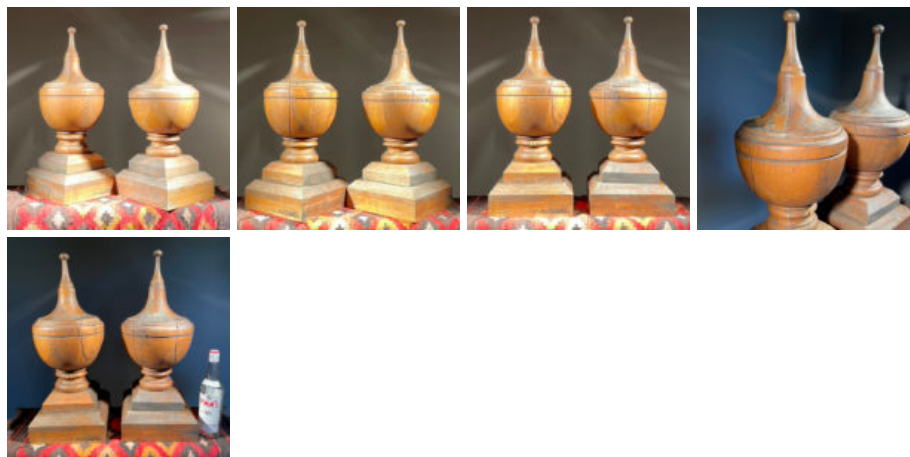

ROPEWALK
Arch 52,
Maltby Street,
Bermondsey,
London SE1 3PA
+44 (0)20 7394 8061
ropewalk@lassco.co.uk

A PAIR OF VERY LARGE ENGLISH TURNED OAK FINIALS,

20th Century,

each turned as a lidded finial with a pointed top and ball surmount, raised on a turned socle and stepped square plinth,

DIMENSIONS: 61 cm (24") High, 25cm (9^{3/4}") Wide

PRICE: £385

HISTORY

Block construction prior to lathe, some drift between layers, nicks to some moulding.