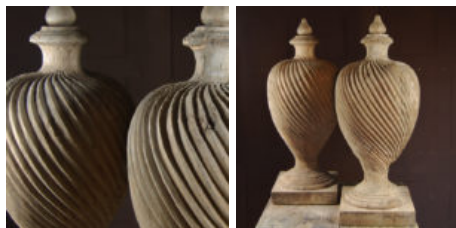

A PAIR OF LARGE DECORATIVE ARCHITECTURAL HARDWOOD FINIALS,

20th Century, in the neo-classical taste,

each bulbous, urn-shaped body hand-carved with wrythen ribs, with a pear-shaped surmount, and raised on a spreading socle foot and an integral square plinth,

DIMENSIONS: 81 cm (32") High, 29cm (11 ½") Wide, each finial

STOCK CODE: 44180

LOCATION: LASSCO Three Pigeons

HISTORY

We are uncertain to the origin of these dramatic finials or the species of timber they are made from. Un-doubtedly hand carved they may have been carved in Asia for the export market into Europe or America. The attractive weathering to the surface of the timber could have been achieved by sand-blasting.