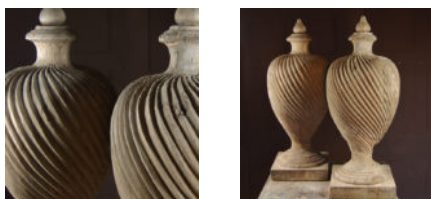

BRUNSWICK HOUSE

30 Wandsworth Road,

London SW8 2LG

+44 (0) 20 7394 2100

brunswick@lassco.co.uk

A PAIR OF LARGE DECORATIVE ARCHITECTURAL HARDWOOD FINIALS,

20th Century, in the neo-classical taste,
each bulbous, urn-shaped body hand-carved with wrythen ribs, with a pear-shaped surmount,
and raised on a spreading socle foot and an integral square plinth,

DIMENSIONS: 81cm (32") High, 29cm (11^½") Wide, each finial

STOCK CODE: 44180

HISTORY

We are uncertain to the origin of these dramatic finials or the species of timber they are made from. Un-doubtedly hand carved they may have been carved in Asia for the export market into Europe or America. The attractive weathering to the surface of the timber could have been achieved by sand-blasting.