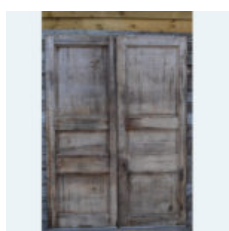

A PAIR OF ENGLISH THREE PANEL PINE DOORS,

late Victorian,

with a long above a short above a long moulded panel to each side of each leaf,

DIMENSIONS: 231cm (91") High, 168cm (66¹/₂") Wide, 5cm (2") Deep

PRICE: £475

STOCK CODE: 44037

LOCATION: LASSCO Three Pigeons

HISTORY

Need a rub-down