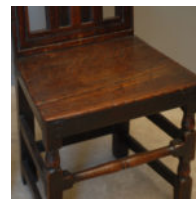

## A PAIR OF ENGLISH JOINED OAK SIDE CHAIRS,

first quarter eighteenth century,

each with a cushion-mould framed back with solid splat, the top rail swept and scrolled, the solid seats raised on blocked and turned fore-legs and square section back legs united by box-stretchers,

DIMENSIONS: 98cm (38<sup>1</sup>/<sub>2</sub>" ) At Highest, 46cm (18") Wide, 46cm (18") At Widest, 40cm (15<sup>3</sup>/<sub>4</sub>" ) Deep, seat height 45cm

STOCK CODE: 45511