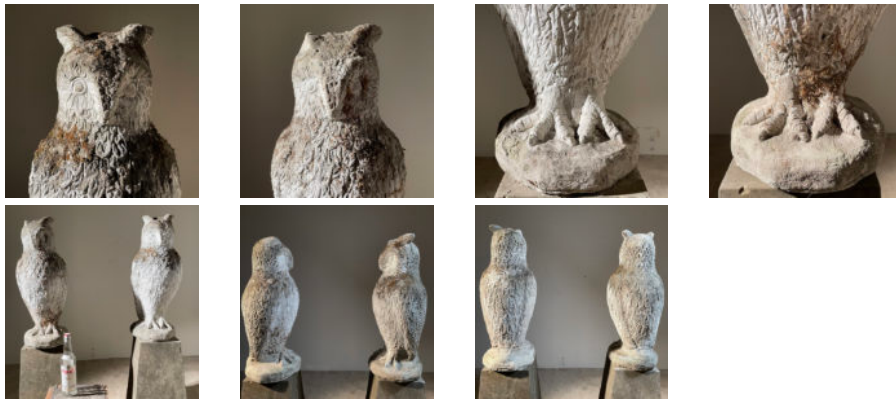

BRUNSWICK HOUSE

30 Wandsworth Road,

London SW8 2LG

+44 (0) 20 7394 2100

brunswick@lassco.co.uk

A PAIR OF ENGLISH COMPOSITION STONE LONG-EARED OWLS

late 20th Century,

each sentinel bird perched on a circular domed base, nicely weathered

DIMENSIONS: 70cm (27^{1/2}") High, 28cm (11") Wide, 28cm (11") Deep, (the base measures approx 26cm diameter)

STOCK CODE: 46412

HISTORY

One ear lacking on one.