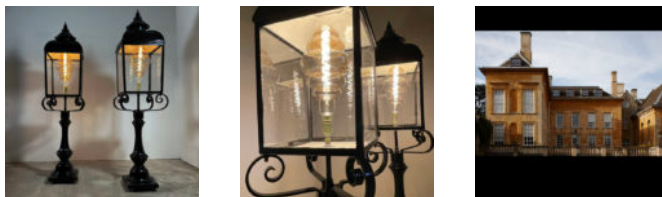

BRUNSWICK HOUSE

30 Wandsworth Road,

London SW8 2LG

+44 (0) 20 7394 2100

brunswick@lassco.co.uk

A PAIR OF ENGLISH CAST IRON AND TOLE PEINT POST-MOUNTED PIER-TOP LANTERNS

19th Century, fully refurbished, removed from Cornbury Park, Oxfordshire
each rectangular lantern with a convex sheet steel top and pointed finial, raised on a wrought-iron scrolled chair-iron and baluster-shaped post, with a square foot,

DIMENSIONS: 163cm (64^{3/4}"") High, 40cm (15^{3/4}"") Wide, (40cm wide the square footplate)

HISTORY

The lanterns are glazed with a shatter-proof perspex, the spectacular light-bulbs are included.

The lanterns were removed during changes to the terrace balustrade at Cornbury, were fully renovated but never re-installed.