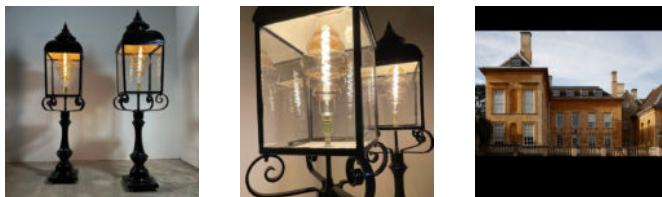

BRUNSWICK HOUSE

30 Wandsworth Road,

London SW8 2LG

+44 (0) 20 7394 2100

brunswick@lassco.co.uk

A PAIR OF ENGLISH CAST IRON AND TOLE PEINT POST-MOUNTED PIER-TOP LANTERNS

19th Century, fully refurbished, removed from Cornbury Park, Oxfordshire
each rectangular lantern with a convex sheet steel top and pointed finial, raised on a wrought-iron scrolled chair-iron and baluster-shaped post, with a square foot,

DIMENSIONS: 163cm (64³/₄"") High, 40cm (15³/₄"") Wide, (40cm wide the square footplate)

HISTORY

The lanterns are glazed with a shatter-proof perspex, the spectacular light-bulbs are included.

The lanterns were removed during changes to the terrace balustrade at Cornbury, were fully renovated but never re-installed.