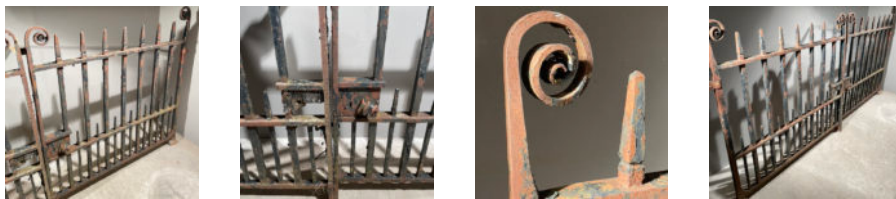

# A PAIR OF ENGLISH CAST AND WROUGHT-IRON DRIVEWAY GATES

early 20th Century,

each leaf with square section uprights topped with tapered finials, the terminating posts with scrolled surmounts, with dog-bars to the lower section,

DIMENSIONS: 126cm (49<sup>3</sup>/<sub>2</sub>" ) High, 246cm (96<sup>3</sup>/<sub>4</sub>" ) Wide, including finials, excluding truncated hinges.

STOCK CODE: 48882