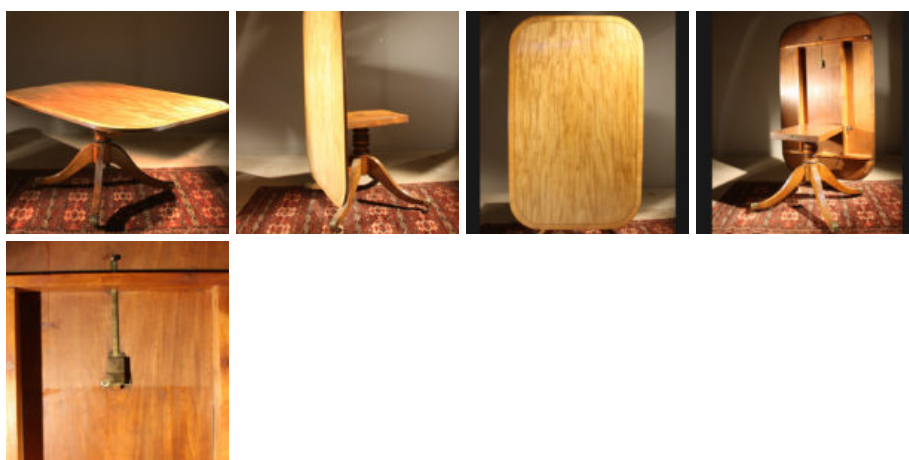

ROPEWALK
Arch 52,
Maltby Street,
Bermondsey,
London SE1 3PA
+44 (0)20 7394 8061
ropewalk@lassco.co.uk

A GEORGE IV MAHOGANY BREAKFAST TABLE

English, c.1830,

the rectangular crossbanded top with radius corners and reeded edge raised on a turned stem and four splayed legs, reeded, with the reeding continuous to the original brass castors; original tilting mechanism with bolts and latch,

DIMENSIONS: 73.5cm (29") High, 99cm (39") Wide, 159cm (62½") Long

PRICE: £1,350 £900

STOCK CODE: 45162

HISTORY

The top is slightly uneven, slight wear to the surface, one leg with an old restored crack,