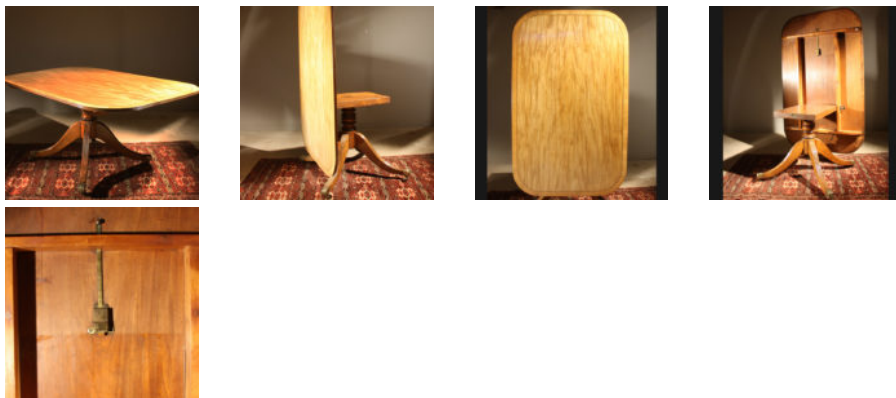

# A GEORGE IV MAHOGANY BREAKFAST TABLE

English, c.1830,

the rectangular crossbanded top with radius corners and reeded edge raised on a turned stem and four splayed legs, reeded, with the reeding continuous to the original brass castors; original tilting mechanism with bolts and latch,

DIMENSIONS: 73.5cm (29") High, 99cm (39") Wide, 159cm (62½") Long

STOCK CODE: 45162

## HISTORY

The top is slightly uneven, slight wear to the surface, one leg with an old restored crack,