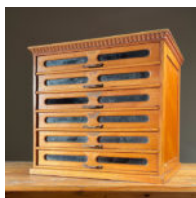

A BELGIAN MAPLE AND PINE HABERDASHER'S SLIDE-DRAWER REELS CABINET,

bearing the Tubor label, this cabinet was by Poreye et Fils of Brussels - probably 1950's,

the cuboid chest with a lambrequin moulded cornice above six slide drawers, each with a brass pull handle and two glazed panels,

DIMENSIONS: 41cm (16 $\frac{1}{4}$ ") High, 41cm (16 $\frac{3}{4}$ ") At Highest, 44.5cm (17 $\frac{1}{2}$ ") Wide, 44.5cm (17 $\frac{1}{2}$ ") At Widest, 35cm (13 $\frac{3}{4}$ ") Deep, 35cm (13 $\frac{3}{4}$ ") Long

STOCK CODE: 45549

HISTORY

This cabinet was one of a range of designs intended for retail settings as well as seamstress and tailors. It was made to hold reels of thread.